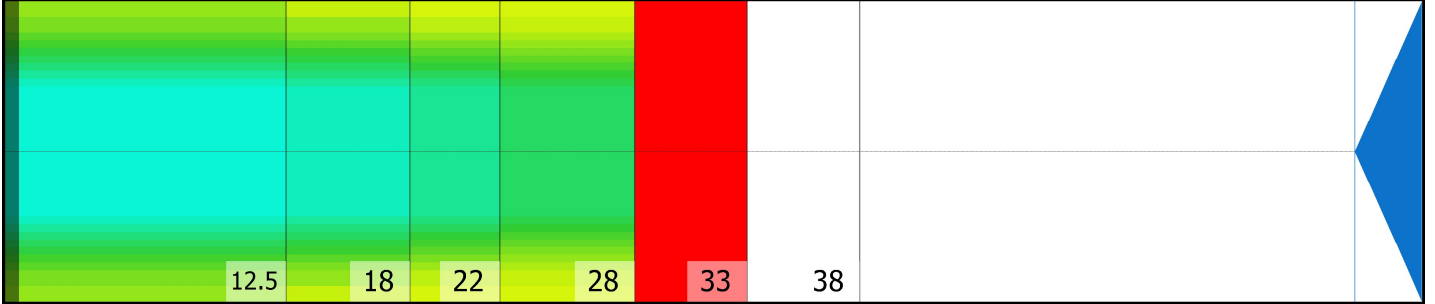

## Zone Configuration

Cleaner Transition

Mode: Clean and Condition

Speed: Max Clean

Start Cleaner Spray: 0 Feet

Start Squeegee: 0 Feet

Start Conditioning: 6 Inches

Split Pattern: No

Zone 1	Avg	Ratio	Zone 2	Avg	Ratio
Left	45.4	1.5 : 1	Left	42.2	1.6 : 1
Right	45.4	1.5 : 1	Right	42.2	1.6 : 1
Center	70.0		Center	67.0	

Zone 3	Avg	Ratio	Zone 4	Avg	Ratio
Left	37.8	1.6 : 1	Left	35.6	1.6 : 1
Right	37.8	1.6 : 1	Right	35.6	1.6 : 1
Center	62.0		Center	56.0	

Zone 5	Avg	Ratio	Zone 6	Avg	Ratio
Left	1.0	1.0 : 1	Left	0.0	1.0 : 1
Right	1.0	1.0 : 1	Right	0.0	1.0 : 1
Center	1.0		Center	0.0	