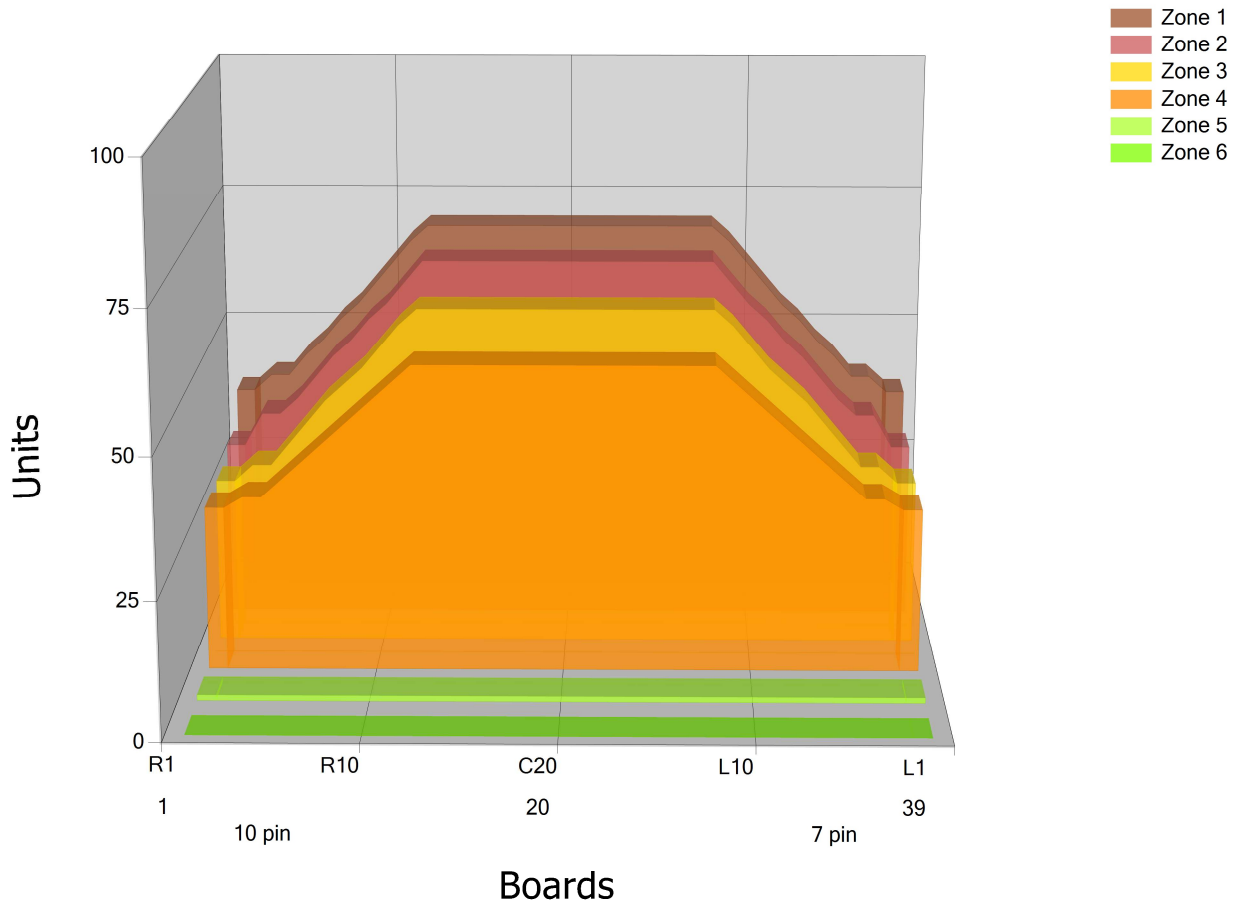

# MS-IISAA17

Conditioner:

Cleaner:

## Zone Configuration

Cleaner Transition

Mode: Clean and Condition

Speed: Max Clean

Start Cleaner Spray: 0 Feet

Start Squeegee: 0 Feet

Start Conditioning: 6 Inches

Split Pattern: No

Zone 1	Avg	Ratio	Zone 2	Avg	Ratio
Left	45.4	1.5 : 1	Left	42.2	1.6 : 1
Right	45.4	1.5 : 1	Right	42.2	1.6 : 1
Center	70.0		Center	67.0	

Zone 3	Avg	Ratio	Zone 4	Avg	Ratio
Left	37.8	1.6 : 1	Left	35.6	1.6 : 1
Right	37.8	1.6 : 1	Right	35.6	1.6 : 1
Center	62.0		Center	56.0	

Zone 5	Avg	Ratio	Zone 6	Avg	Ratio
Left	1.0	1.0 : 1	Left	0.0	1.0 : 1
Right	1.0	1.0 : 1	Right	0.0	1.0 : 1
Center	1.0		Center	0.0	